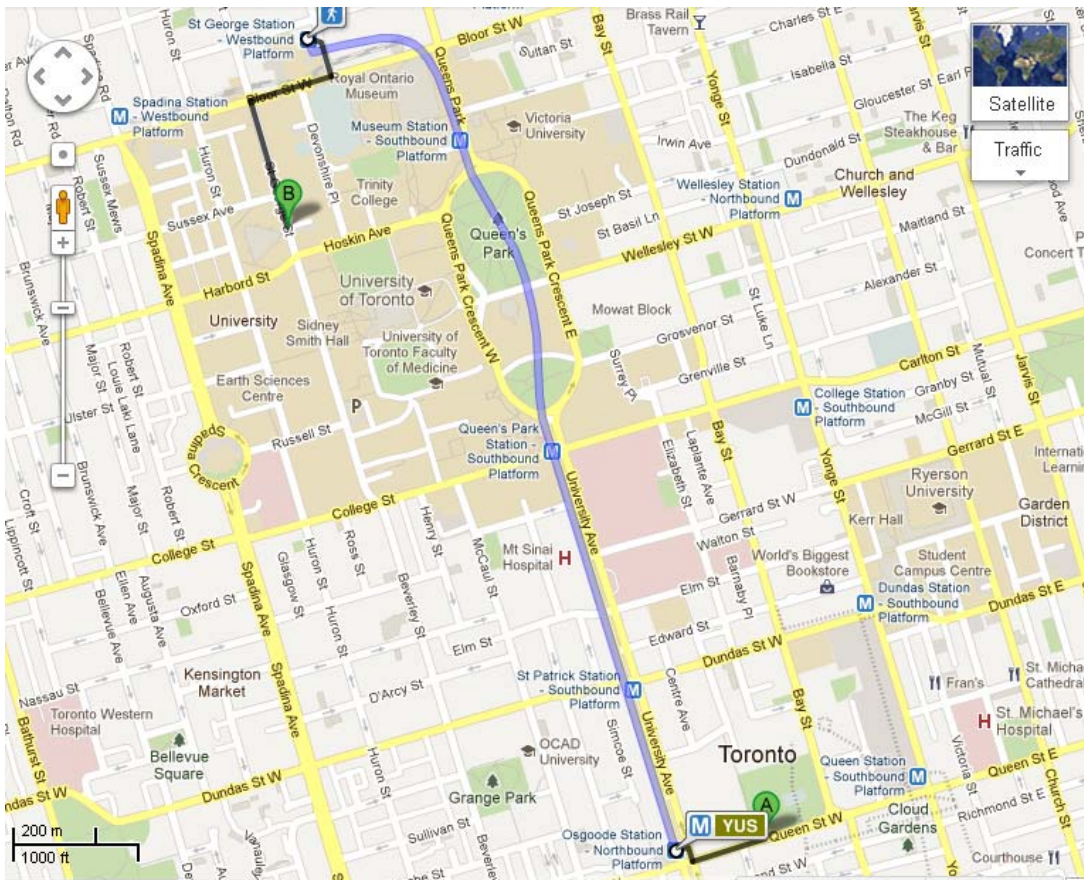

Address: 130 St George St. Toronto, Ontario, M5S 1A5

**교 통 편:**

**Subway (\$3 each way, 10-15 minutes)**

- Take the subway to the St. George subway station and exit at the St. George exit not the Bedford St. exit and walk south (look for the CN Tower)
- From the Sheraton Centre Toronto Hotel, walk to Osgoode Station (Northbound Platform)
- At Osgoode Station (Northbound Platform), take the subway towards Yonge-University-Spadina Subway, Northbound.
- Get off at St. George Station and exit at the St. George Exit not the Bedford St. Exit and walk south (look for the CN Tower) (130 St George St, Toronto, ON M5S 3H1)

**Taxi (\$10-15 each way, 5 minutes)**

지 도:

**Interactive Campus map:** <http://map.utoronto.ca/>

**Google map:**

[http://maps.google.ca/maps?f=q&source=s\\_q&hl=en&geocode=&q=130+St.+George+Street,+Toronto,+ON+M5S+3H1&ll=49.891235,-97.15369&sspn=27.538611,79.013672&ie=UTF8&hq=&hnear=130+St+George+St,+Toronto,+Toronto+Division,+Ontario&ll=43.666661,-79.398708&spn=0.021048,0.036864&z=15&iwloc=A](http://maps.google.ca/maps?f=q&source=s_q&hl=en&geocode=&q=130+St.+George+Street,+Toronto,+ON+M5S+3H1&ll=49.891235,-97.15369&sspn=27.538611,79.013672&ie=UTF8&hq=&hnear=130+St+George+St,+Toronto,+Toronto+Division,+Ontario&ll=43.666661,-79.398708&spn=0.021048,0.036864&z=15&iwloc=A)