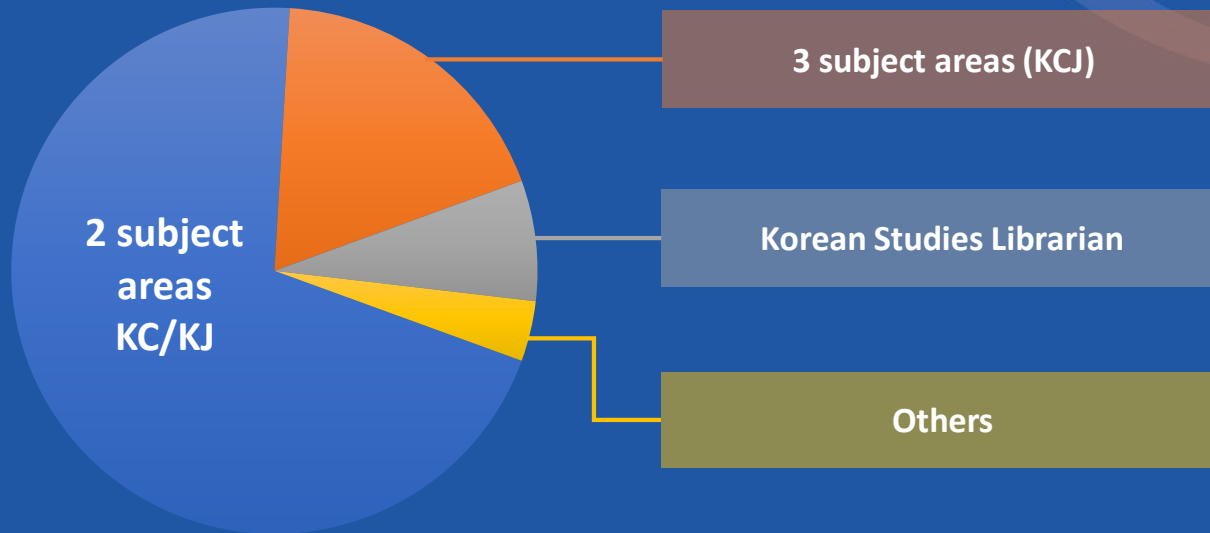

ENKRS members

European Network for Korean Resource Specialists