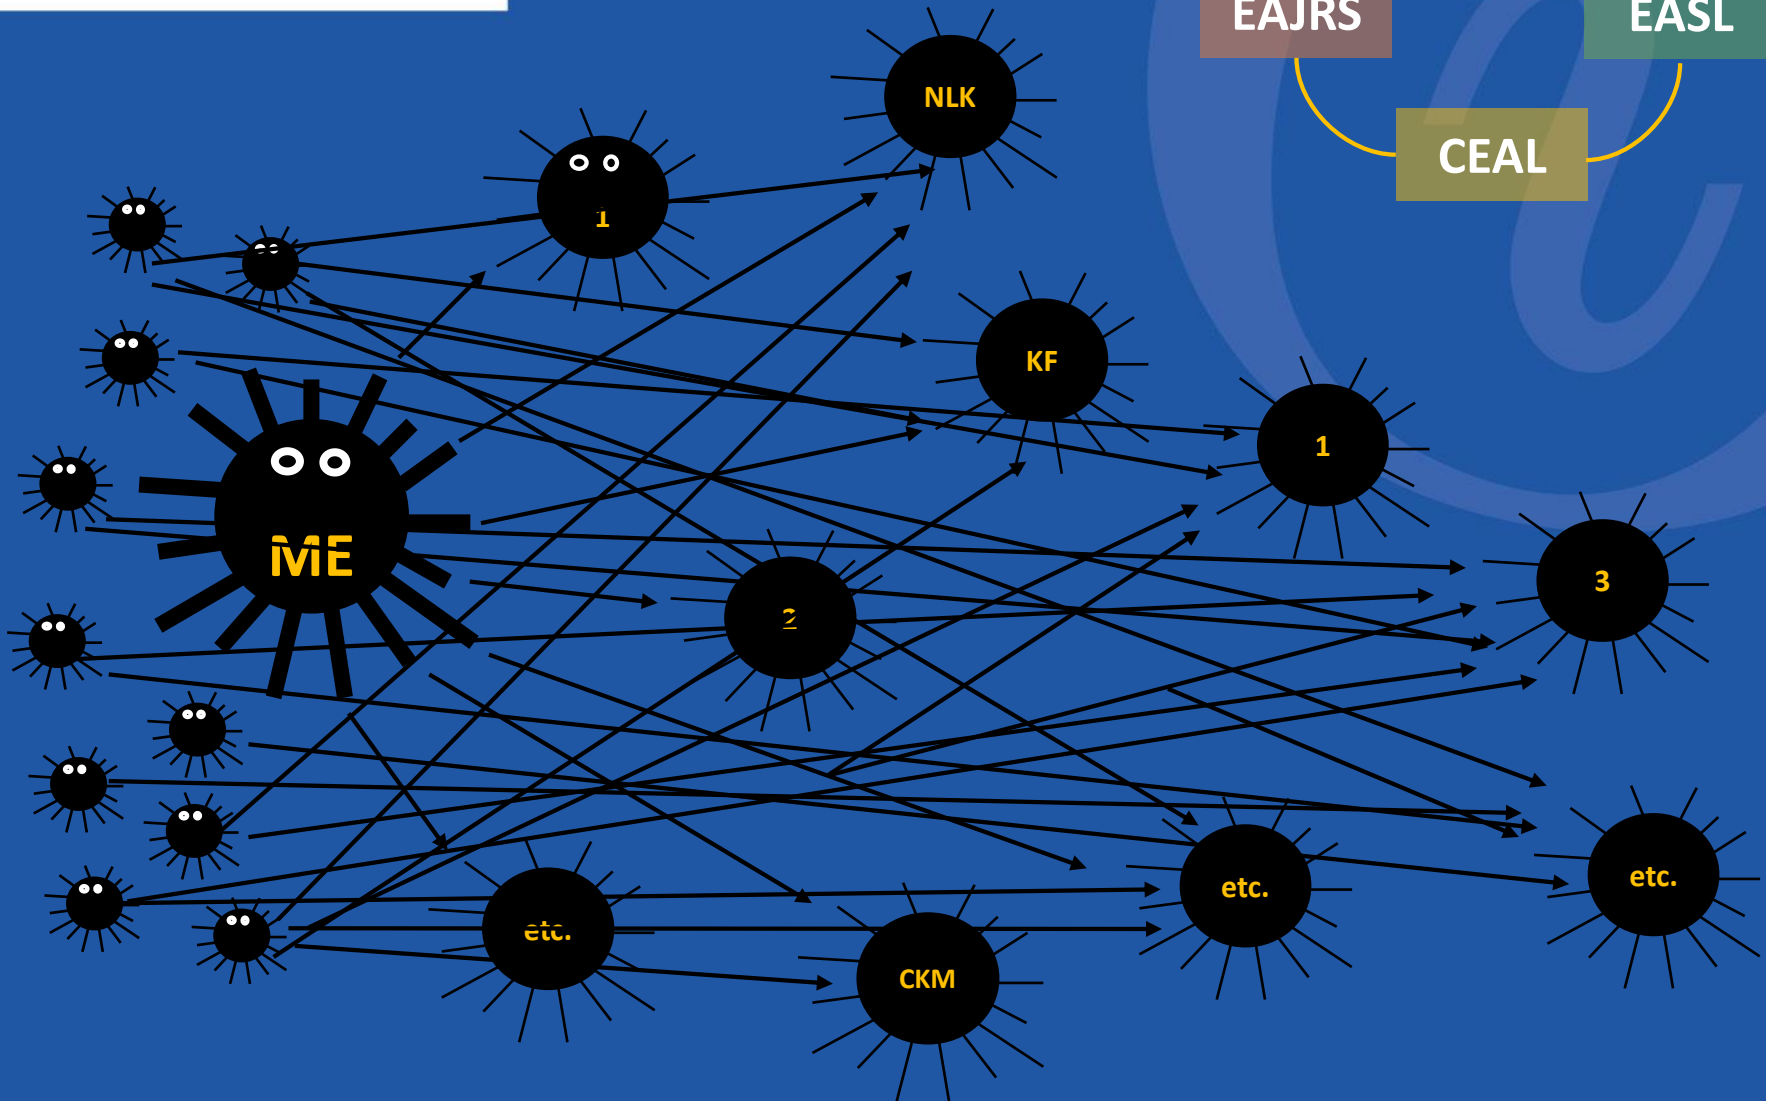

The
University
Of
Sheffield.

The
University
Library.

ENKRS

European Network for Korean Resource Specialists

- 26 members from Belgium, Denmark, Finland, France, Germany, Italy, the Netherlands, Norway, Serbia and the UK
- National libraries, Institutes, Universities, museums
- The first conference at Freie Universität Berlin (2018), Sheffield University (2019), KU Leuven University (2021)

The University Of Sheffield.

The University Library.

The University of Sheffield.

The University Library.

The
University
Of
Sheffield.

The
University
Library.

ENKRS | CKM

European Network for Korean Resource Specialists