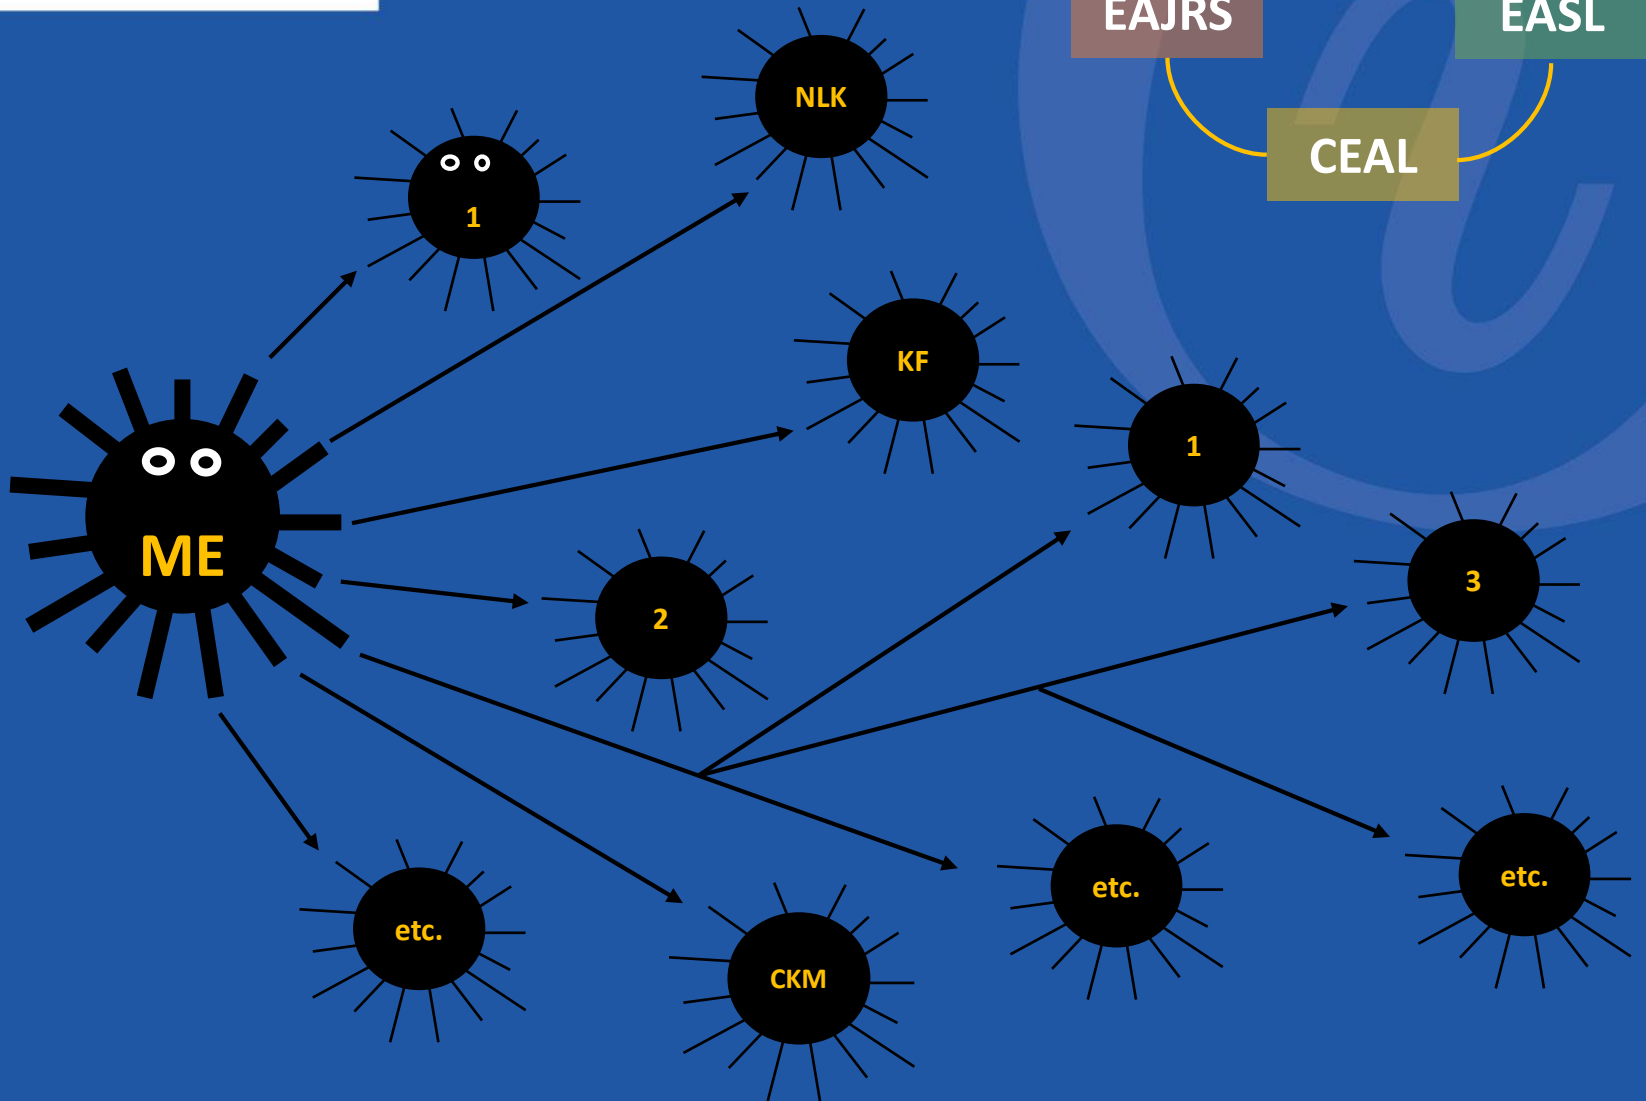

The
University
Of
Sheffield.

The
University
Library.

ENKRS

European Network for Korean Resource Specialists

- 26 members from Belgium, Denmark, Finland, France, Germany, Italy, the Netherlands, Norway, Serbia and the UK
- National libraries, Institutes, Universities, museums
- The first conference at Freie Universität Berlin (2018), Sheffield University (2019), KU Leuven University (2021)

The
University
Of
Sheffield.

The
University
Library.

ENKRS conference

European Network for Korean Resource Specialists

- Freie Universität Berlin (2018)
Korean Cataloguing, Romanization, K-eResources, Digital Scholarship
- Sheffield University (2019)
External speakers: NLK, K-venders and Mikyung Kang from Harvard
- KU Leuven University (2021)
Hopefully on-site in October

The University Of Sheffield.

The University Library.

ENKRS members

European Network for Korean Resource Specialists

The University Of Sheffield.

The University Library.

The University Of Sheffield.

The University Library.

The University Of Sheffield.

The University Library.

The University of Sheffield.

The University Library.

The
University
Of
Sheffield.

The
University
Library.

ENKRS | CKM

European Network for Korean Resource Specialists