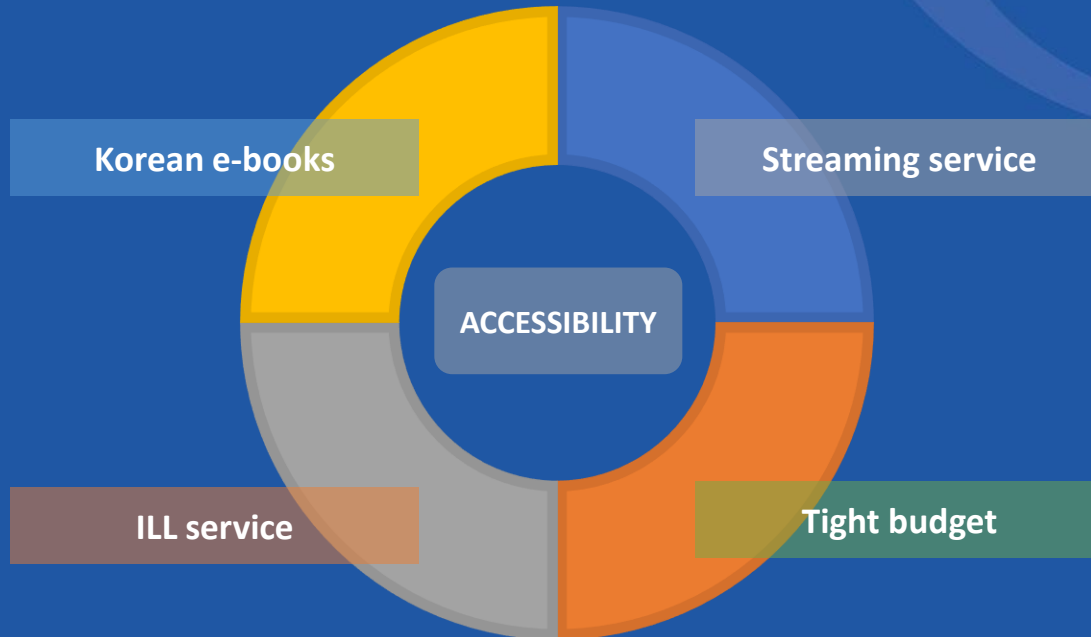

European Network for Korean Resource Specialists

The University Of Sheffield.

The University Library.

challenges | Korean collections in response to covid-19:

European Network for Korean Resource Specialists